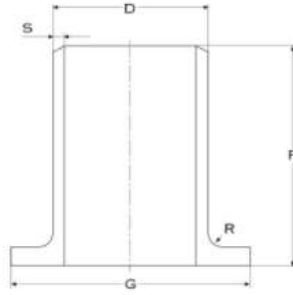

## STUB-ENDS SHORT LENGTH

Outs. diam. mm x Thckn mm	Dimensions	F	G	R
21.34 x 2.11	1/2" SCH 10S	50.8	34.9	3.18
21.34 x 2.77	1/2" SCH 40S	50.8	34.9	3.18
26.67 x 2.11	3/4" SCH 10S	50.8	42.9	3.18
26.67 x 2.87	3/4" SCH 40S	50.8	42.9	3.18
33.40 x 2.77	1" SCH 10S	50.8	50.8	3.18
33.40 x 3.38	1" SCH 40S	50.8	50.8	3.18
42.16 x 2.77	1.1/4" SCH 10S	50.8	63.5	4.76
42.16 x 3.56	1.1/4" SCH 40S	50.8	63.5	4.76
48.26 x 2.77	1.1/2" SCH 10S	50.8	73.0	6.35
48.26 x 3.68	1.1/2" SCH 40S	50.8	73.0	6.35
60.33 x 2.77	2" SCH 10S	63.5	92.1	7.94
60.33 x 3.91	2" SCH 40S	63.5	92.1	7.94
73.03 x 3.05	2.1/2" SCH 10S	63.5	104.8	7.94
73.03 x 5.16	2.1/2" SCH 40S	63.5	104.8	7.94
88.90 x 3.05	3" SCH 10S	63.5	127.0	9.53
88.90 x 5.49	3" SCH 40S	63.5	127.0	9.53
114.30 x 3.05	4" SCH 10S	76.2	157.2	11.11
114.30 x 6.02	4" SCH 40S	76.2	157.2	11.11
141.30 x 3.40	5" SCH 10S	76.2	185.7	11.11
141.30 x 6.55	5" SCH 40S	76.2	185.7	11.11
168.28 x 3.40	6" SCH 10S	88.9	215.9	12.70
168.28 x 7.11	6" SCH 40S	88.9	215.9	12.70
219.08 x 3.76	8" SCH 10S	101.6	269.9	12.70
219.08 x 8.18	8" SCH 40S	101.6	269.9	12.70
273.05 x 4.19	10" SCH 10S	127.0	323.9	12.70
273.05 x 9.27	10" SCH 40S	127.0	323.9	12.70
323.85 x 4.57	12" SCH 10S	152.4	381.0	12.70
323.85 x 9.53	12" SCH 40S	152.4	381.0	12.70
355.60 x 4.78	14" SCH 10S	152.4	412.8	12.70
406.40 x 4.78	16" SCH 10S	152.4	469.9	12.70
457.20 x 4.78	18" SCH 10S	152.4	533.4	12.70
508.00 x 5.54	20" SCH 10S	152.4	584.2	12.70