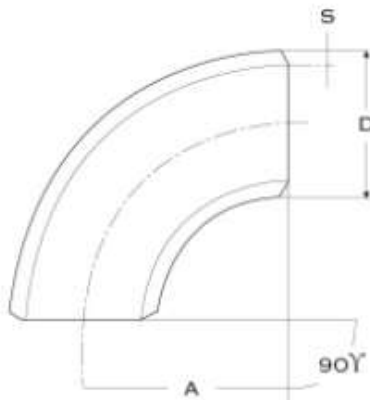

## LONG RADIUS 1.5D ELBOW 90°

Outs. diam. mm x Thckn mm	Dimensions	Radius
21.34 x 2.11	1/2" SCH 10S	38
21.34 x 2.77	1/2" SCH 40S	38
21.34 x 3.73	1/2" SCH 80S	38
21.34 x 4.78	1/2" SCH 160	38
26.67 x 2.11	3/4" SCH 10S	38
26.67 x 2.87	3/4" SCH 40S	38
26.67 x 3.91	3/4" SCH 80S	38
26.67 x 5.56	3/4" SCH 160	38
33.40 x 2.77	1" SCH 10S	38
33.40 x 3.38	1" SCH 40S	38
33.40 x 4.55	1" SCH 80S	38
33.40 x 6.35	1" SCH 160	38
42.16 x 2.77	1.1/4" SCH 10S	48
42.16 x 3.56	1.1/4" SCH 40S	48
42.16 x 4.85	1.1/4" SCH 80S	48
42.16 x 6.35	1.1/4" SCH 160	48
48.26 x 2.77	1.1/2" SCH 10S	57
48.26 x 3.68	1.1/2" SCH 40S	57
48.26 x 5.08	1.1/2" SCH 80S	57
48.26 x 7.14	1.1/2" SCH 160	57
60.33 x 2.77	2" SCH 10S	76
60.33 x 3.91	2" SCH 40S	76
60.33 x 5.54	2" SCH 80S	76
60.33 x 8.71	2" SCH 160	76
73.03 x 3.05	2.1/2" SCH 10S	95
73.03 x 5.16	2.1/2" SCH 40S	95
73.03 x 7.01	2.1/2" SCH 80S	95
73.03 x 9.53	2.1/2" SCH 160	95
88.90 x 3.05	3" SCH 10S	114
88.90 x 5.49	3" SCH 40S	114

Outs. diam. mm x Thckn mm	Dimensions	Radius
88.90 x 7.62	3" SCH 80S	114
88.90 x 11.13	3" SCH 160	114
114.30 x 3.05	4" SCH 10S	152
114.30 x 6.02	4" SCH 40S	152
114.30 x 8.56	4" SCH 80S	152
114.30 x 13.49	4" SCH 160	152
141.30 x 3.40	5" SCH 10S	190
141.30 x 6.55	5" SCH 40S	190
141.30 x 9.53	5" SCH 80S	190
168.28 x 3.40	6" SCH 10S	229
168.28 x 7.11	6" SCH 40S	229
168.28 x 10.97	6" SCH 80S	229
219.08 x 3.76	8" SCH 10S	305
219.08 x 8.18	8" SCH 40S	305
219.08 x 12.70	8" SCH 80S	305
273.05 x 4.19	10" SCH 10S	381
273.05 x 9.27	10" SCH 40S	381
323.85 x 4.57	12" SCH 10S	457
323.85 x 9.53	12" SCH 40S	457
355.60 x 4.78	14" SCH 10S	533
355.60 x 9.53	14" SCH 40S	533
406.40 x 4.78	16" SCH 10S	610
406.40 x 9.53	16" SCH 40S	610
457.20 x 4.78	18" SCH 10S	686
457.20 x 9.53	18" SCH 40S	686
508.00 x 5.54	20" SCH 10S	762
508.00 x 9.52	20" SCH 40S	762
609.60 x 6.35	24" SCH 10S	914
609.60 x 9.52	24" SCH 40S	914