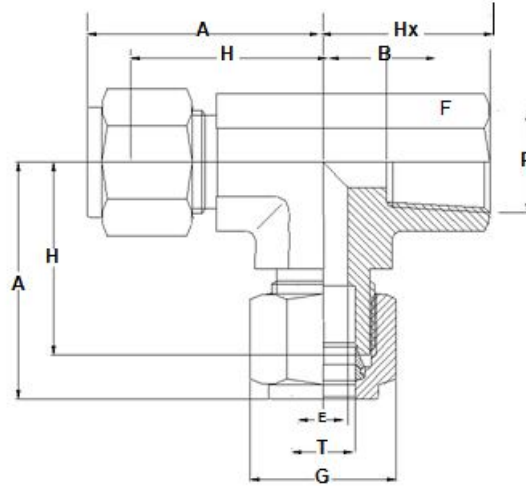

FEMALE RUN TEE

INCH OD Tubes X Female NPT Threads

TUBE OD – T	P	A	B	E	F	G	H	Hx	PART NO.
Inch	NPT (F)	Mm	mm	mm	mm	mm	mm	mm	
1/8	1/8	24.6	10.4	2.4	14	11	18	19	18I-RTF
1/4	1/8	26.9	10.4	4.8	14	14	19.6	19	14I-18-RTF
1/4	1/4	29.7	15	4.8	19	14	22.4	22.4	14I-RTF
3/8	1/4	31.2	15	7.1	19	17	23.9	22.4	38I-14-RTF
3/8	3/8	33.3	15	7.1	22	17	25.9	22.4	38I-RTF
1/2	3/8	36	15	10.4	22	22	25.9	22.4	12I-38-RTF
1/2	1/2	38.9	19.8	10.4	27	22	28.7	28.5	12I-RTF
3/4	3/4	44.7	20.6	15.8	35	29	34.6	31.8	34I-RTF
1	3/4	49	20.6	22.3	35	38	36.8	31.8	11I-34-RTF
1	1	53.6	25.4	22.3	41	38	41.4	38.1	11I-RTF