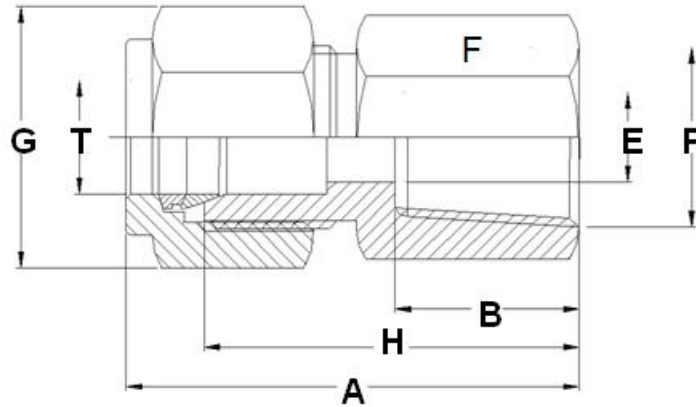

FEMALE CONNECTOR

METRIC OD Tubes X Female ISO Tapered Pipe Threads

TUBE OD - T	P	A	B	E	F	G	H	PART NO.
mm	BSPT (F)	mm	mm	mm	Mm	mm	mm	
3	1/8	28.7	10.4	2.4	14	11	22.1	3D-18-FCT
3	1/4	33.6	15	2.4	19	11	26.9	3D-14-FCT
6	1/8	31.2	9.9	4.8	14	14	23.9	6D-18-FCT
6	1/4	35.8	15	4.8	19	14	28.5	6D-14-FCT
6	3/8	37.6	15	4.8	22	14	30.2	6D-38-FCT
6	1/2	42.4	19.8	4.8	27	14	35	6D-12-FCT
10	1/4	37.6	15	7.1	19	17	30.2	10D-14-FCT
10	3/8	39.1	15	7.1	22	17	31.8	10D-38-FCT
10	1/2	43.9	19.8	7.1	27	17	36.6	10D-12-FCT
12	1/4	40.4	15	7.1	22	22	30.2	12D-14-FCT
12	3/8	41.9	15	10.4	22	22	30.2	12D-38-FCT
12	1/2	46.7	19.8	10.4	27	22	36.6	12D-12-FCT
25	3/4	53.4	20.6	22.3	35	38	41.2	25D-34-FCT
25	1	62.3	25.4	22.3	41	38	50	25D-11-FCT