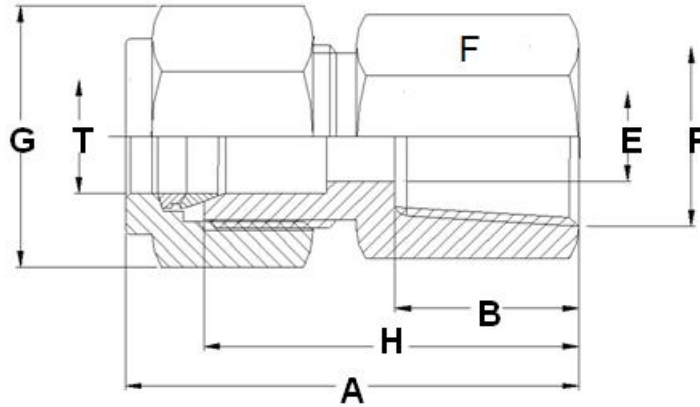

## FEMALE CONNECTOR

### INCH OD Tubes X Female ISO Tapered Pipe Threads

TUBE OD – T	P	A	B	E	F	G	H	PART NO.
Inch	BSPT (F)	mm	mm	mm	mm	mm	mm	
1/8	1/8	28.7	10.4	2.4	14	11	22.1	18I-FCT
1/8	1/4	33.6	15	2.4	19	11	26.9	18I-14-FCT
1/4	1/8	31.2	9.9	4.8	14	14	23.9	14I-18-FCT
1/4	1/4	35.8	15	4.8	19	14	28.5	14I-FCT
1/4	3/8	37.6	15	4.8	22	14	30.2	14I-38-FCT
1/4	1/2	42.4	19.8	4.8	27	14	35.0	14I-12-FCT
3/8	1/4	37.6	15	7.1	19	17	30.2	38I-14-FCT
3/8	3/8	39.1	15	7.1	22	17	31.8	38I-FCT
3/8	1/2	43.9	19.8	7.1	27	17	36.6	38I-12-FCT
1/2	1/4	40.4	15	7.1	22	22	30.2	12I-14-FCT
1/2	3/8	41.9	15	10.4	22	22	30.2	12I-38-FCT
1/2	1/2	46.7	19.8	10.4	27	22	36.6	12I-FCT
5/8	3/8	41.9	15	12.7	24	25	31.8	58I-38-FCT
5/8	1/2	46.7	19.8	12.7	27	25	36.6	58I-12-FCT
3/4	1/2	46.7	19.8	15.8	27	28.5	36.6	34I-12-FCT
3/4	3/4	48.3	20.6	15.8	35	28.5	38.1	34I-FCT
7/8	3/4	49.8	20.6	18.3	35	32	39.6	78I-34-FCT
1	3/4	53.4	20.6	22.3	35	38	41.2	11I-34-FCT
1	1	62.3	25.4	22.3	41	38	50.0	11I-FCT