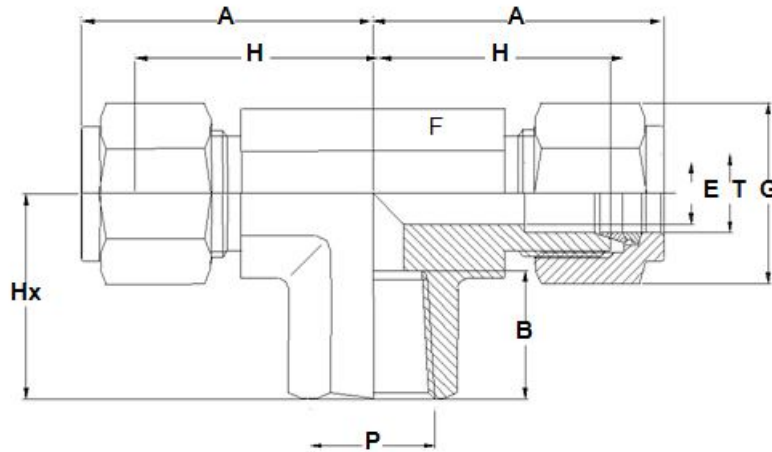

FEMALE BRANCH TEE

INCH OD Tubes X Female NPT Threads

TUBE OD - T	P	A	B	E	F	G	H	Hx	PART NO.
inch	NPT (F)	mm	mm	mm	mm	mm	mm	mm	
1/8	1/8	24.6	10.4	2.4	14	11	18	19	18I-BTF
1/4	1/8	26.9	10.4	4.8	14	14	19.6	19	14I-18-BTF
1/4	1/4	29.7	15	4.8	19	14	22.4	22.4	14I-BTF
3/8	1/4	31.2	15	7.1	19	17	23.9	22.4	38I-14-BTF
3/8	3/8	33.3	15	7.1	22	17	25.9	22.4	38I-BTF
1/2	3/8	36	15	10.4	22	22	25.9	22.4	12I-38-BTF
1/2	1/2	38.9	19.8	10.4	27	22	28.7	28.5	12I-BTF
3/4	3/4	44.7	20.6	15.8	35	29	34.6	31.8	34I-BTF
1	3/4	49	20.6	22.3	35	38	36.8	31.8	11I-34-BTF
1	1	53.6	25.4	22.3	41	38	41.4	38.1	11I-BTF