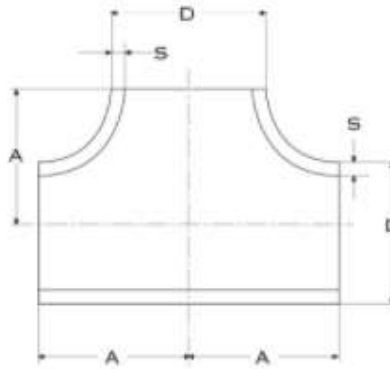

EQUAL TEES

Outs. Ø mm x Thck. mm	Dimensions	A
21.34 x 2.11	1/2" SCH 10S	25
21.34 x 2.77	1/2" SCH 40S	25
21.34 x 3.73	1/2" SCH 80S	25
21.34 x 4.75	1/2" SCH 160	25
26.67 x 2.11	3/4" SCH 10S	29
26.67 x 2.87	3/4" SCH 40S	29
26.67 x 3.91	3/4" SCH 80S	29
26.67 x 5.54	3/4" SCH 160	29
33.40 x 2.77	1" SCH 10S	38
33.40 x 3.38	1" SCH 40S	38
33.40 x 4.55	1" SCH 80S	38
33.40 x 6.35	1" SCH 160	38
42.16 x 2.77	1.1/4" SCH 10S	48
42.16 x 3.56	1.1/4" SCH 40S	48
42.16 x 4.85	1.1/4" SCH 80S	48
42.16 x 6.35	1.1/4" SCH 160	48
48.26 x 2.77	1.1/2" SCH 10S	57
48.26 x 3.68	1.1/2" SCH 40S	57
48.26 x 5.08	1.1/2" SCH 80S	57
48.26 x 7.14	1.1/2" SCH 160	57
60.33 x 2.77	2" SCH 10S	64
60.33 x 3.91	2" SCH 40S	64
60.33 x 5.54	2" SCH 80S	64
60.33 x 8.71	2" SCH 160	64
73.03 x 3.05	2.1/2" SCH 10S	76
73.03 x 5.16	2.1/2" SCH 40S	76
73.03 x 7.01	2.1/2" SCH 80S	76
88.90 x 3.05	3" SCH 10S	86

Outs. Ø mm x Thck. mm	Dimensions	A
88.90 x 5.9	3" SCH 40S	86
88.90 x 7.62	3" SCH 80S	86
88.90 x 11.13	3" SCH 160	86
101.6 x 3.05	31/2" SCH 10S	95
101.6 x 5.74	31/2" SCH 40S	95
114.30 x 3.05	4" SCH 10S	105
114.30 x 6.02	4" SCH 40S	105
114.30 x 8.56	4" SCH 80S	105
114.30 x 13.49	4" SCH 160	105
141.30 x 3.40	5" SCH 10S	124
141.30 x 6.55	5" SCH 40S	124
168.28 x 3.40	6" SCH 10S	143
168.28 x 7.11	6" SCH 40S	143
168.28 x 10.97	6" SCH 80S	143
219.08 x 3.76	8" SCH 10S	178
219.08 x 8.18	8" SCH 40S	178
219.08 x 12.70	8" SCH 80S	178
273.05 x 4.19	10" SCH 10S	216
273.05 x 9.27	10" SCH 40S	216
323.85 x 4.57	12" SCH 10S	254
323.85 x 9.53	12" SCH 40S	254
355.60 x 4.78	14" SCH 10S	279
355.60 x 9.53	14" SCH 40S	279
406.40 x 4.77	16" SCH 10S	305
406.40 x 9.53	16" SCH 40S	305