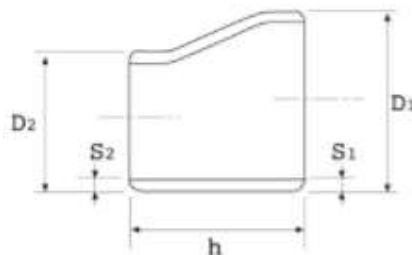

ECCENTRIC REDUCERS

Outs. Ø x Outs. Ø	Thck. x Thck. mm	Dimensions	H
88.90 x 33.40	5.49 x 3.38	3" x 1" SCH 40S	89
88.90 x 33.40	7.62 x 4.55	3" x 1" SCH 80S	89
88.90 x 42.16	3.05 x 2.77	3" x 1.1/4" SCH 10S	89
88.90 x 42.16	5.49 x 3.56	3" x 1.1/4" SCH 40S	89
88.90 x 42.16	7.62 x 4.85	3" x 1.1/4" SCH 80S	89
88.90 x 48.26	3.05 x 2.77	3" x 1.1/2" SCH 10S	89
88.90 x 48.26	5.49 x 3.68	3" x 1.1/2" SCH 40S	89
88.90 x 48.26	7.62 x 5.08	3" x 1.1/2" SCH 80S	89
88.90 x 60.30	3.05 x 2.77	3" x 2" SCH 10S	89
88.90 x 60.30	5.49 x 3.91	3" x 2" SCH 40S	89
88.90 x 60.30	7.62 x 5.54	3" x 2" SCH 80S	89
88.90 x 73.03	3.05 x 3.05	3" x 2.1/2" SCH 10S	89
88.90 x 73.03	5.49 x 5.16	3" x 2.1/2" SCH 40S	89
88.90 x 73.03	7.62 x 7.01	3" x 2.1/2" SCH 80S	89
114.30 x 48.26	3.05 x 2.77	4" x 1.1/2" SCH 10S	102
114.30 x 48.26	6.02 x 3.68	4" x 1.1/2" SCH 40S	102
114.30 x 48.26	8.56 x 5.08	4" x 1.1/2" SCH 80S	102
114.30 x 60.30	3.05 x 2.77	4" x 2" SCH 10S	102
114.30 x 60.30	6.02 x 3.91	4" x 2" SCH 40S	102
114.30 x 60.30	8.56 x 5.54	4" x 2" SCH 80S	102
114.30 x 73.03	3.05 x 3.05	4" x 2.1/2" SCH 10S	102
114.30 x 73.03	6.02 x 5.16	4" x 2.1/2" SCH 40S	102
114.30 x 73.03	8.56 x 7.01	4" x 2.1/2" SCH 80S	102
114.30 x 88.90	3.05 x 3.05	4" x 3" SCH 10S	102
114.30 x 88.90	6.02 x 5.49	4" x 3" SCH 40S	102
114.30 x 88.90	8.56 x 7.62	4" x 3" SCH 80S	102
141.30 x 88.90	3.40 x 3.05	5" x 3" SCH 10S	127
141.30 x 88.90	6.55 x 5.49	5" x 3" SCH 40S	127
141.30 x 114.30	3.40 x 3.05	5" x 4" SCH 10S	127
141.30 x 114.30	6.55 x 6.02	5" x 4" SCH 40S	127
168.28 x 88.9	3.40 x 3.05	6" x 3" SCH 10S	140

Outs. Ø x Outs. Ø	Thck. x Thck. mm	Dimensions	H
168.28 x 88.9	7.11 x 5.49	6" x 3" SCH 40S	140
168.28 x 88.9	10.97 x 8.56	6" x 3" SCH 80S	140
168.28 x 114.30	3.40 x 3.05	6" x 4" SCH 10S	140
168.28 x 114.30	7.11 x 6.02	6" x 4" SCH 40S	140
168.28 x 114.30	10.97 x 8.56	6" x 4" SCH 80S	140
168.28 x 141.30	3.40 x 3.40	6" x 5" SCH 10S	140
168.28 x 141.30	8.18 x 7.11	6" x 5" SCH 40S	140
219.08 x 114.30	3.76 x 3.05	8" x 4" SCH 10S	152
219.08 x 114.30	8.18 x 6.02	8" x 4" SCH 40S	152
219.08 x 141.30	3.76 x 3.40	8" x 5" SCH 10S	152
219.08 x 141.30	8.18 x 6.55	8" x 5" SCH 40S	152
219.08 x 168.30	3.76 x 3.40	8" x 6" SCH 10S	152
219.08 x 168.30	8.18 x 7.11	8" x 6" SCH 40S	152
273.05 x 168.28	4.19 x 3.40	10" x 6" SCH 10S	178
273.05 x 168.28	9.27 x 7.11	10" x 6" SCH 40S	178
273.05 x 219.08	4.19 x 3.76	10" x 8" SCH 10S	178
273.05 x 219.08	9.27 x 8.18	10" x 8" SCH 40S	178
323.85 x 168.28	4.57 x 3.40	12" x 6" SCH 10S	203
323.85 x 168.28	9.53 x 7.11	12" x 6" SCH 40S	203
323.85 x 219.08	4.57 x 3.76	12" x 8" SCH 10S	203
323.85 x 219.08	9.53 x 8.18	12" x 8" SCH 40S	203
323.85 x 273.05	4.57 x 4.19	12" x 10" SCH 10S	203
323.85 x 273.05	9.53 x 9.27	12" x 10" SCH 40S	203
355.60 x 273.05	4.78 x 4.19	14" x 10" SCH 10S	330
355.60 x 273.05	9.53 x 9.27	14" x 10" SCH 40S	330
355.60 x 323.85	4.78 x 4.57	14" x 12" SCH 10S	330
355.60 x 323.85	9.53 x 9.53	14" x 12" SCH 40S	330
406.40 x 323.85	4.78 x 4.57	16" x 12" SCH 10S	356
406.40 x 323.85	9.53 x 9.53	16" x 12" SCH 40S	356
406.40 x 355.60	4.78 x 4.78	16" x 14" SCH 10S	356
406.40 x 355.60	9.53 x 9.53	16" x 14" SCH 40S	356