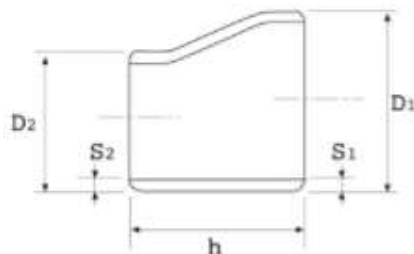

## ECCENTRIC REDUCERS

Outs. Ø x Outs. Ø	Thck. x Thck. mm	Dimensions	H
26.67 x 21.33	2.11 x 2.11	3/4" x 1/2" SCH 10S	38
26.67 x 21.33	2.87 x 2.77	3/4" x 1/2" SCH 40S	38
26.67 x 21.33	3.91 x 3.73	3/4" x 1/2" SCH 80S	38
33.40 x 21.33	2.77 x 2.11	1" x 1/2" SCH 10S	51
33.40 x 21.33	3.38 x 2.77	1" x 1/2" SCH 40S	51
33.40 x 21.33	4.55 x 3.73	1" x 1/2" SCH 80S	51
33.40 x 26.67	2.77 x 2.11	1" x 3/4" SCH 10S	51
33.40 x 26.67	3.38 x 2.87	1" x 3/4" SCH 40S	51
33.40 x 26.67	4.55 x 3.91	1" x 3/4" SCH 80S	51
42.16 x 26.67	2.77 x 2.11	1.1/4" x 3/4" SCH 10S	51
42.16 x 26.67	3.56 x 2.87	1.1/4" x 3/4" SCH 40S	51
42.16 x 26.67	4.85 x 3.91	1.1/4" x 3/4" SCH 80S	51
42.16 x 33.40	2.77 x 2.77	1.1/4" x 1" SCH 10S	51
42.16 x 33.40	3.56 x 3.38	1.1/4" x 1" SCH 40S	51
42.16 x 33.40	4.85 x 4.55	1.1/4" x 1" SCH 80S	51
48.26 x 26.67	2.77 x 2.11	1.1/2" x 3/4" SCH 10S	64
48.26 x 26.67	3.68 x 2.87	1.1/2" x 3/4" SCH 40S	64
48.26 x 26.67	5.08 x 3.91	1.1/2" x 3/4" SCH 80S	64
48.26 x 33.40	2.77 x 2.77	1.1/2" x 1" SCH 10S	64
48.26 x 33.40	3.68 x 3.38	1.1/2" x 1" SCH 40S	64
48.26 x 33.40	5.08 x 4.55	1.1/2" x 1" SCH 80S	64
48.26 x 42.16	2.77 x 2.77	1.1/2" x 1.1/4" SCH 10S	64
48.26 x 42.16	3.68 x 3.56	1.1/2" x 1.1/4" SCH 40S	64